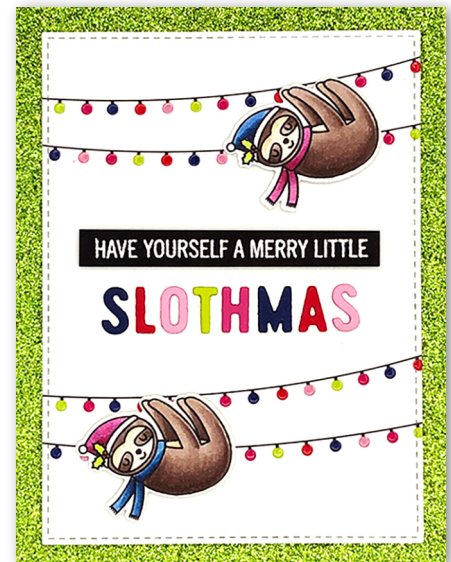

My Favorite Things · Holiday Snow Globe Card Kit

KIT-059

Clear Stamp Set:
Snow Globe Singles

Die-namics:
Snow Globe
Snow Globe Singles

Paper Pad:
Holly Jolly

Supplies:
Circle Shaker Pouches (10)

Card Stock:
Smooth White (5 sheets)
Cotton Candy
Poppin' Pink
Red Hot
Limelight
Lazy Day
Blue Beyond
Black Licorice