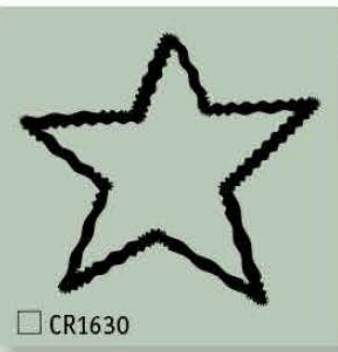

Marianne
design

#128

the Collection

AUGUST 2023

AUTUMN - SILHOUETTE ART - WINTER HYGGE

August 2023

CR1632

LR0822