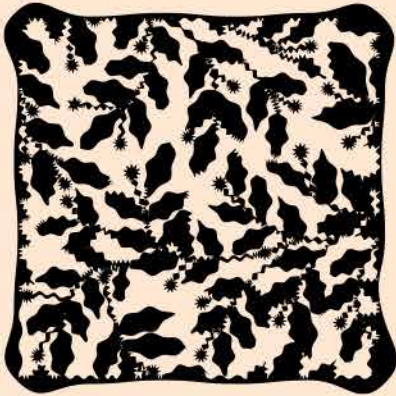

Marianne  
design

#135

# March 2024

□ CR1650

□ CR1651

□ PL4531

□ CR1652

- LR0062 (1 mm, wit)
- LR0066 (1 mm, zwart)
- LR0063 (2 mm, wit)
- LR0067 (2 mm, zwart)

□ LR0852

□ LR0853